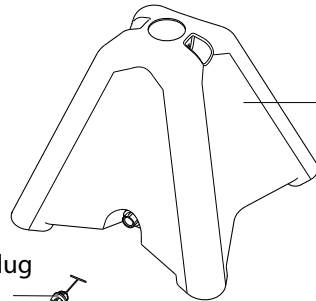

SAN1-0002G -  
Holder/Lid  
(2) PC-000158  
Self-Tapping Screws

SAN1-0005 -  
Dispensing Pipe

PC-000762 -  
Locking Rod

PC-000205M - Lock

SAN1-0001G - Base

PC-000554 - 1" Plug  
Gray w/Tether  
(1) PC-000345 - O-Ring