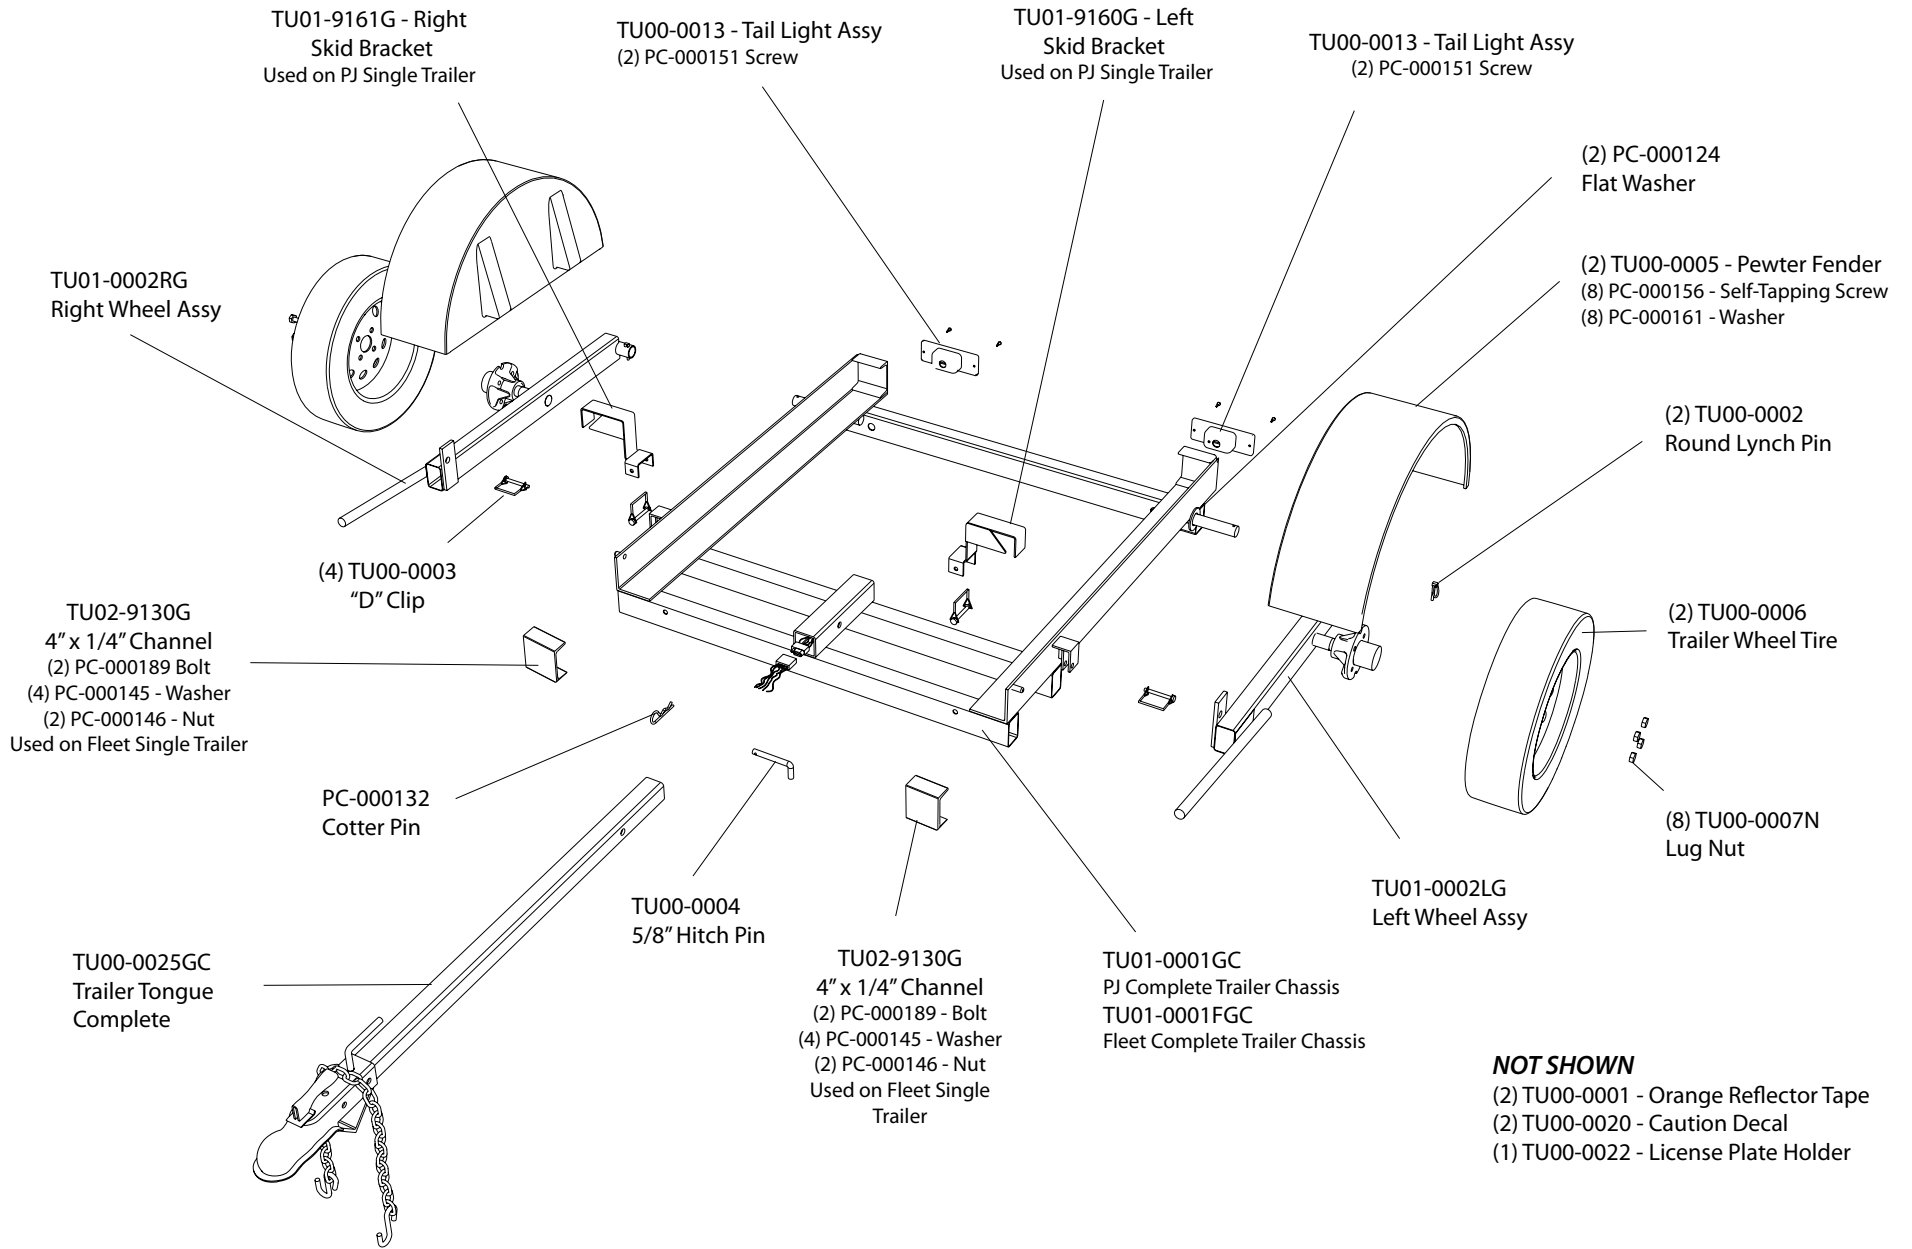

TU01-1000 - PJ Single Trailer Chassis
TU01-1001 - Fleet Single Trailer Chassis

NOT SHOWN
 (2) TU00-0001 - Orange Reflector Tape
 (2) TU00-0020 - Caution Decal
 (1) TU00-0022 - License Plate Holder